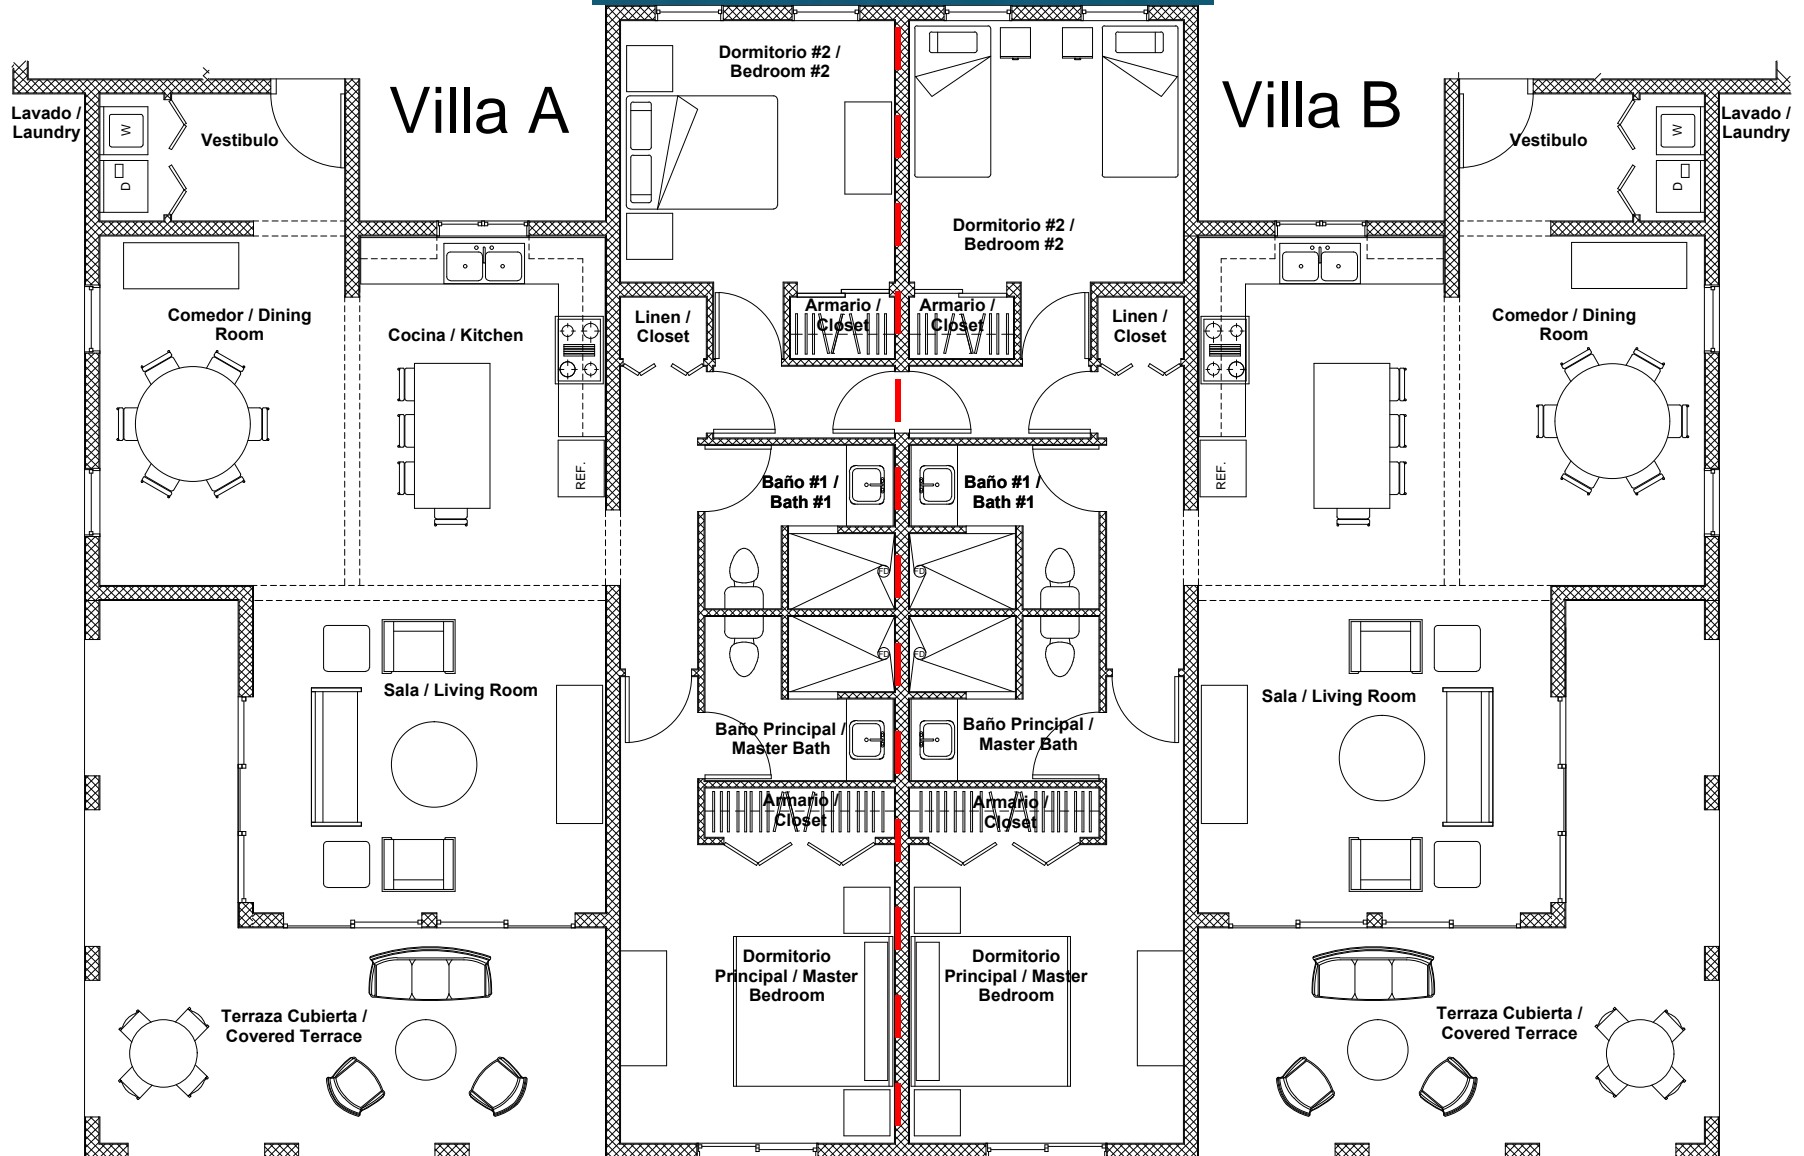

PLAYA PACIFICA

RESORT AT GRAN PACIFICA

1st Floor Villas 1704 ft²/158.3 m² Each

PLAYA PACIFICA

RESORT AT GRAN PACIFICA

2nd Floor Villas 1704 ft²/ 158.3 m² Each